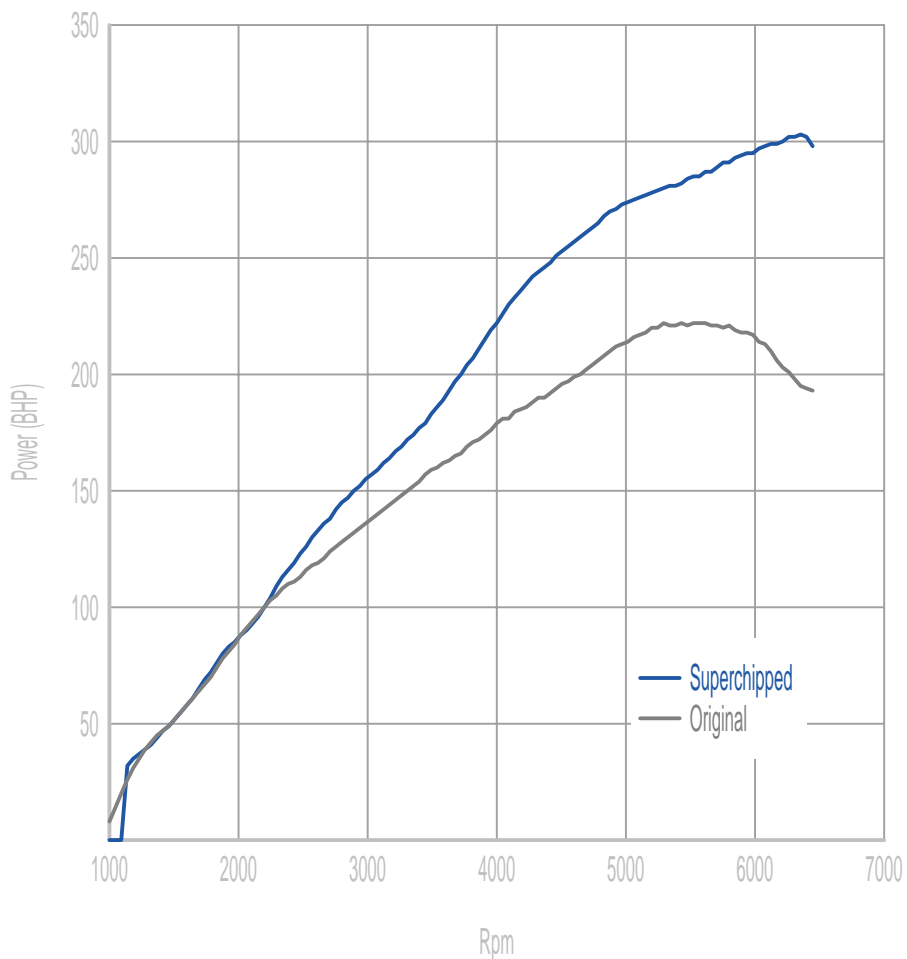

Power

89 BHP increase @ 6096 Rpm

Superchipped Max 303 BHP @ 6327 Rpm

Original Max 222 BHP @ 5785 Rpm

Torque

103 Nm increase @ 4433 Rpm

Superchipped Max 405 Nm @ 4248 Rpm

Original Max 321 Nm @ 2390 Rpm