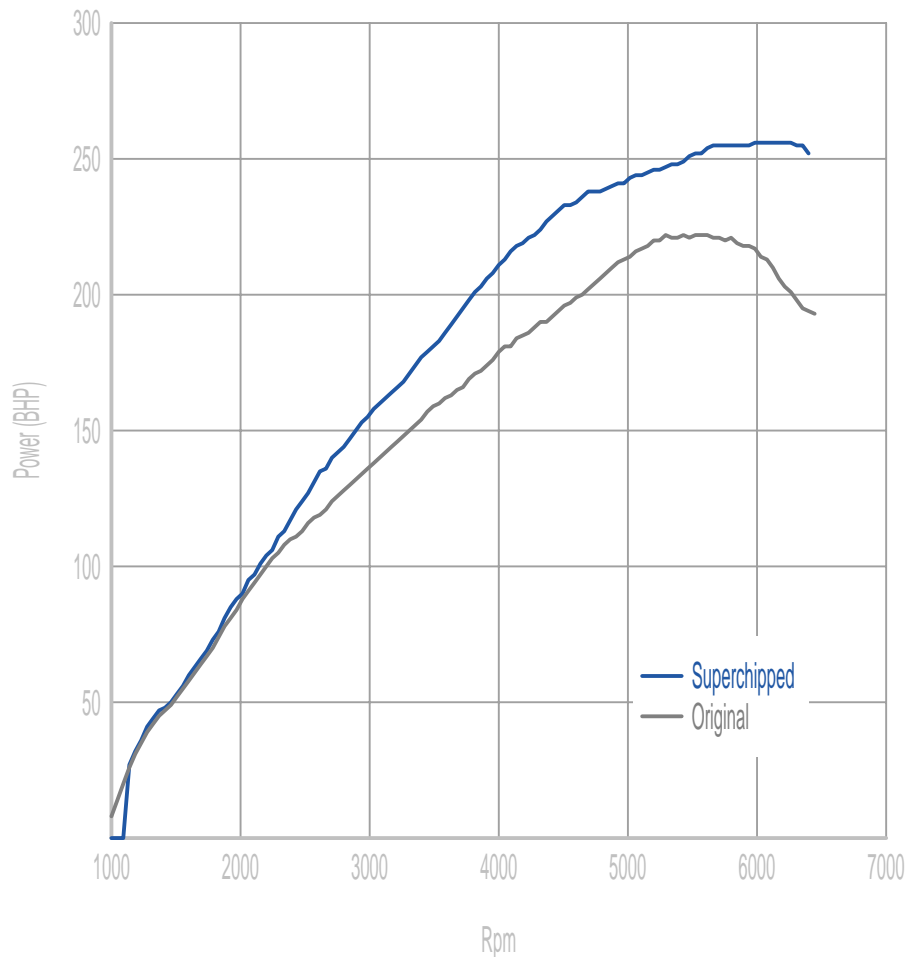

Power

46 BHP increase @ 6311 Rpm

Superchipped Max 256 BHP @ 6248 Rpm

Original Max 222 BHP @ 5785 Rpm

Torque

71 Nm increase @ 4207 Rpm

Superchipped Max 376 Nm @ 3795 Rpm

Original Max 321 Nm @ 2390 Rpm